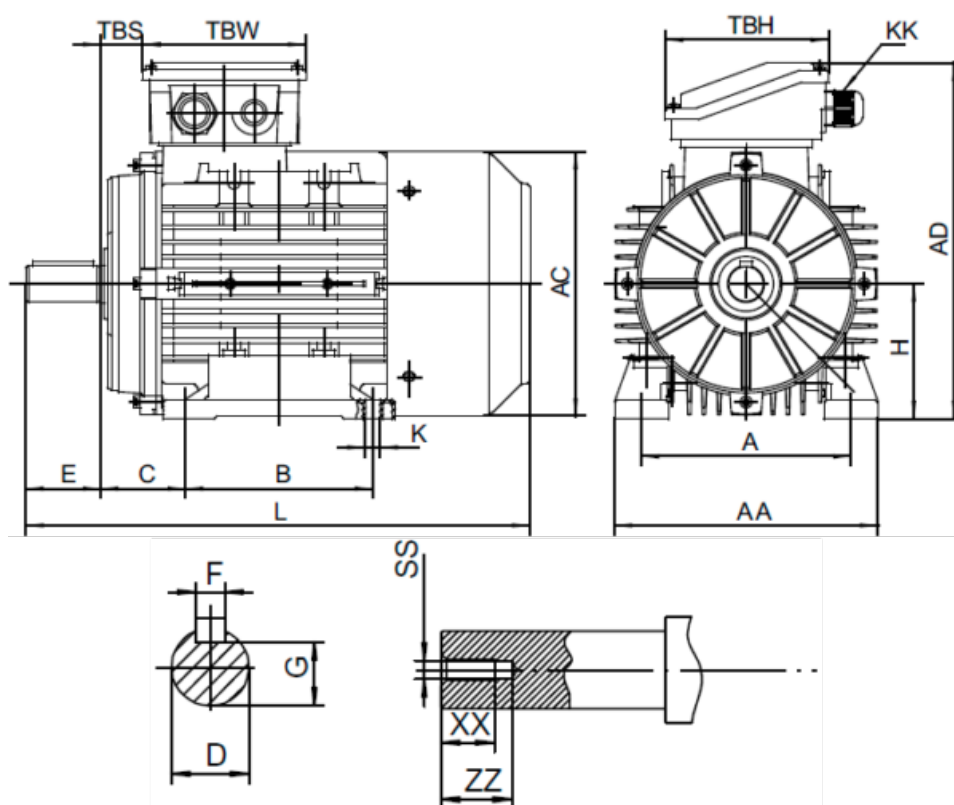

Data Sheet

Article number: 25180040041240

Description: Kleedrive T3A 112M-4 4.0kw 1400 rpm UL/CSA
3x230/400V 50 HZ IP55 B3 Eff=88,6%

Measures

A = 190	F = 8	TBW = 118
AA = 224	G = 24	XX = 22
AC = Ø220	H = 112	ZZ = 30
AD = 283	KK = -	
B = 140	L = 397	
C = 70	SS = M10	
D = Ø28	TBH = 118	
E = 60	TBS = 33	